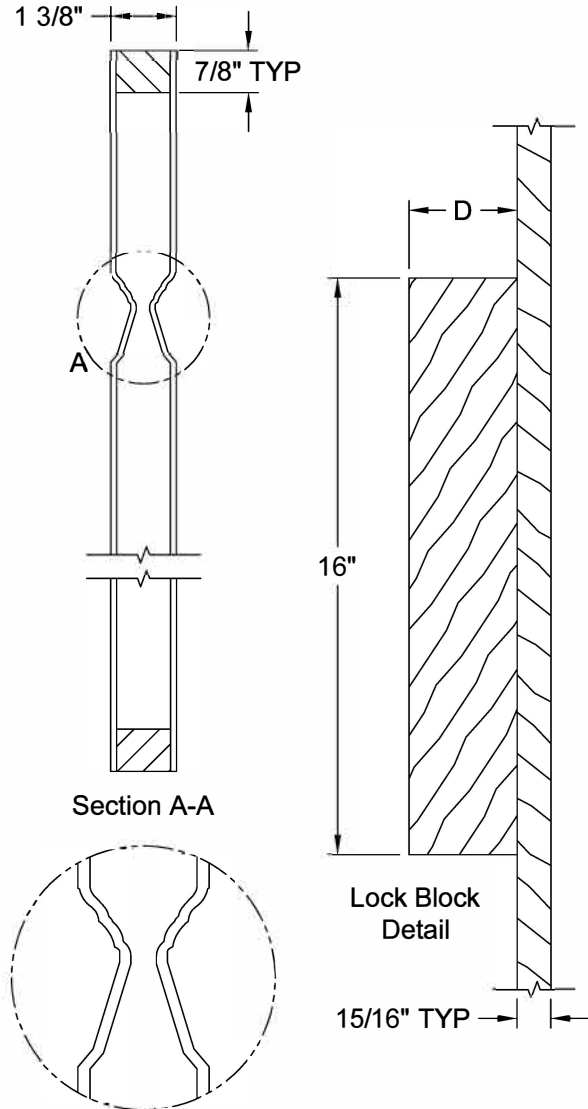

## ROCKPORT™ SMOOTH 6'-8"

Section A-A  
Detail A  
Modified Cove &  
Bead Sticking

Dimension Table				
Door Size	A	B	C	D
3'-0" x 6'-8"	36"	25 3/4"	5 1/8"	3"
2'-10" x 6'-8"	34"	25 3/4"	4 1/8"	3"
2'-8" x 6'-8"	32"	23 3/4"	4 1/8"	3"
2'-6" x 6'-8"	30"	21 3/4"	4 1/8"	3"
2'-4" x 6'-8"	28"	19 3/4"	4 1/8"	3"
2'-2" x 6'-8"	26"	19 3/4"	3 1/8"	2 1/8"
2'-0" x 6'-8"	24"	15 3/4"	4 1/8"	3"
1'-8" x 6'-8"	20"	10 1/4"	4 7/8"	3"
1'-6" x 6'-8"	18"	10 1/4"	3 7/8"	2 11/16"

\* Number and size of Lock Blocks may vary by model and customer selection. Please specify at time of ordering.