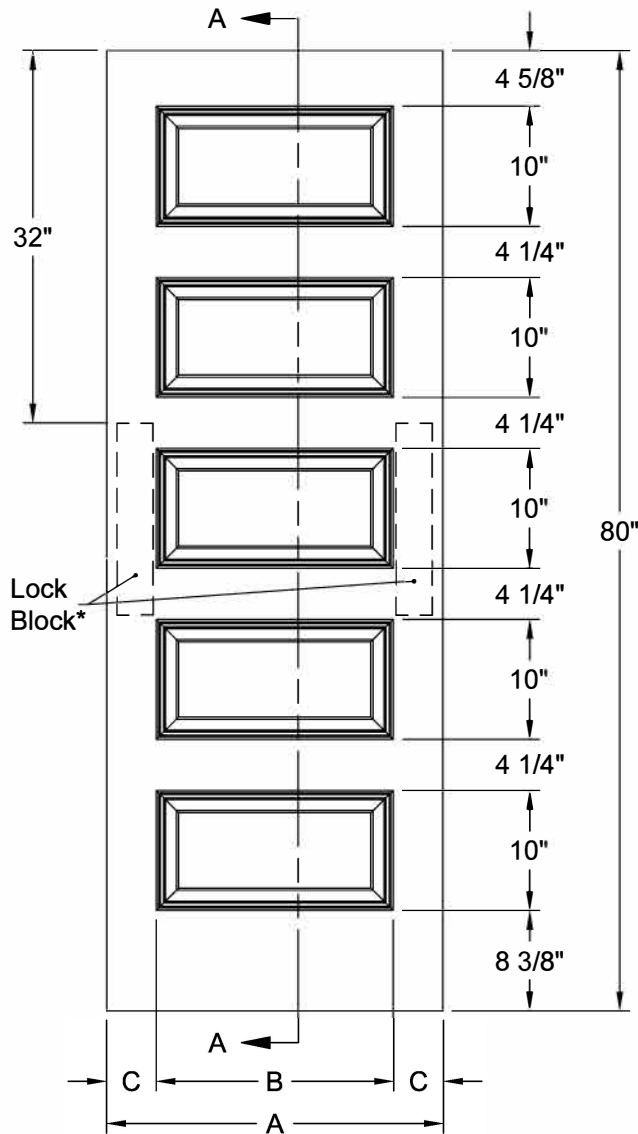

## ROCKPORT™ SMOOTH 6'-8"

Section A-A  
Detail A  
Modified Cove &  
Bead Sticking

Dimension Table				
Door Size	A	B	C	D
3'-0" x 6'-8"	36"	25 3/4"	5 1/8"	3"
2'-10" x 6'-8"	34"	25 3/4"	4 1/8"	3"
2'-8" x 6'-8"	32"	23 3/4"	4 1/8"	3"
2'-6" x 6'-8"	30"	21 3/4"	4 1/8"	3"
2'-4" x 6'-8"	28"	19 3/4"	4 1/8"	3"
2'-2" x 6'-8"	26"	19 3/4"	3 1/8"	2 1/8"
2'-0" x 6'-8"	24"	15 3/4"	4 1/8"	3"
1'-8" x 6'-8"	20"	10 1/4"	4 7/8"	3"
1'-6" x 6'-8"	18"	10 1/4"	3 7/8"	2 11/16"

\* Number and size of Lock Blocks may vary by model and customer selection. Please specify at time of ordering.